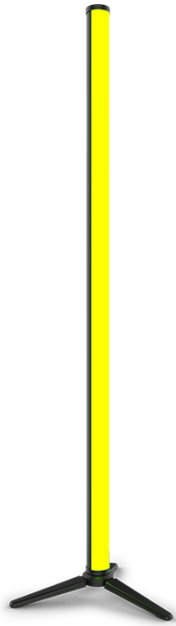

# WELL STX 180

### Optical

- Light Source: 128 LEDs (64RGB / 64WW) SMD 5050, 50,000 hours life expectancy
- Color Temperature (range): 2800 to 8000 K
- Color Temperature (at full): 9936 K
- CRI: 94 @4000 K
- Beam Horizontal Angle: 126°
- Beam Vertical Angle: 125°
- Field Horizontal Angle: 214°
- Field Vertical Angle: 210°
- Illuminance (total): 17 lux @ 5 m - 3 hr run time
- Lumens - Output : 1387 - 3 hr run time

### Construction / Physical

- Dimensions: 39.3 x 1.6 x 1.6 in (1000 x 42.4 x 42.4 mm)
- Weight: 3.4 lb (1.5 kg)
- Exterior Color: Black
- Housing Material: Aluminum alloy, Plastic