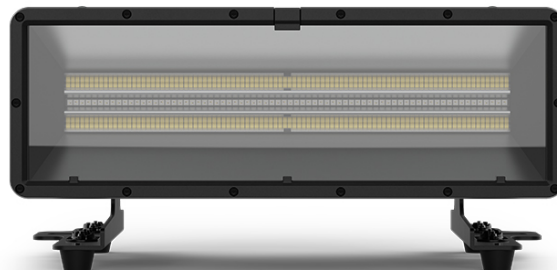

SPECIFICATIONS

OPTICAL

- Light Source: 66 LEDs (quad-color) SMD 5050, 0.9 – 1.5 W, (470 mA), 50,000 hours life expectancy
- Light Source: 392 LEDs, (CW) 1.5 W, 5660 K, 50,000 hours life expectancy
- Color Temperature (at full): 5692K
- CRI: 89.2
- Beam Angle (Combine): 77.5° x 55.8°
- Beam Angle (Plate): 84.6° x 73.6°
- Beam Angle (Beam): 77.7° x 54.7°
- Field Angle (Combine): 130.6° x 104.4°
- Field Angle (Plate): 139.7° x 114.5°
- Field Angle (Beam): 129.1° x 102.3°
- Lumens (Combined): 20,251
- Lumens (Plate): 2735
- Lumens (Beam): 23,736
- Illuminance (Combined): 605 lux @ 5 m
- Illuminance (Plate): 66 lux @ 5 m
- Illuminance (Beam): 729 lux @ 5 m
- Selectable PWM: 1000 Hz, 2000 Hz, 4000 Hz, 6000 Hz, 25,000 Hz, 64,000 Hz
- Ultra-smooth 18-bit dimming curves and speeds to complement any lighting scheme.

DYNAMIC EFFECTS

- Dimmer: Electronic
- Shutter/Strobe: Electronic
- Strobe Rate: 0 to 30 Hz
- Standalone Color Mixing: Yes
- Dim Modes: 4
- Built-in Automated Programs: Yes

CONSTRUCTION / PHYSICAL

- Dimensions: 14.96 x 8.39 x 11.81 in (380 x 213 x 300 mm)
- Weight: 19 lbs. (8.7 kg)
- Exterior Color: Black
- Housing Material: Magnesium alloy

CONNECTIONS

- Power Connection: Edison (Local) plug to Seetronic Powerkon IP65
- Power Input: Seetronic Powerkon IP65