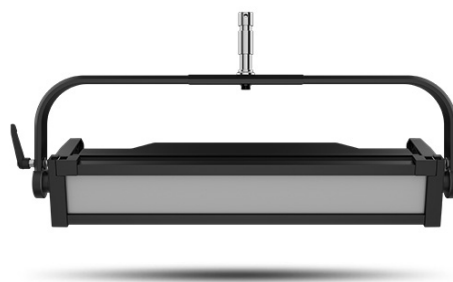

## FEATURES

- Full-spectrum LED linear format soft light panel style fixture for broadcast, film, and special events
- IP65 rating for all weather use indoors or out.
- Linear color temperature presets from 2800 K to 8000 K with high CRI and CQS
- Virtual color wheel with color matched to popular gel colors
- +/- Green adjustment and emulated red-shift via DMX or on-board control
- RDM (Remote Device Management) and CRMX Wireless Control for added flexibility
- Adjustable PWM (Pulse Width Modulation) to avoid flickering on camera
- Virtually silent operation for use in studio applications
- Ultra-smooth 16-bit dimming curves and speeds to complement any lighting scheme.
- Easily switch mounting options from jr pin to omega bracket
- Drop-in slot for diffusers and intensifier filter (sold separately)
- Rugged design for years of rough use in the most extreme conditions.
- Easy to use on-board control with full access to all the features of the fixture without the need for a dedicated controller.
- USB port for fixture software updates
- 28 VDC power input via 3-pin XLR to power the fixture from an external battery pack

## CONSTRUCTION / PHYSICAL

- Dimensions: 11.2 x 33.75 x 4.75 in (284.48 x 857.25 x 120.65 mm)
- Weight: 26 lb (12 kg)
- Exterior Color: Black
- Housing Material: Die-Cast Magnesium