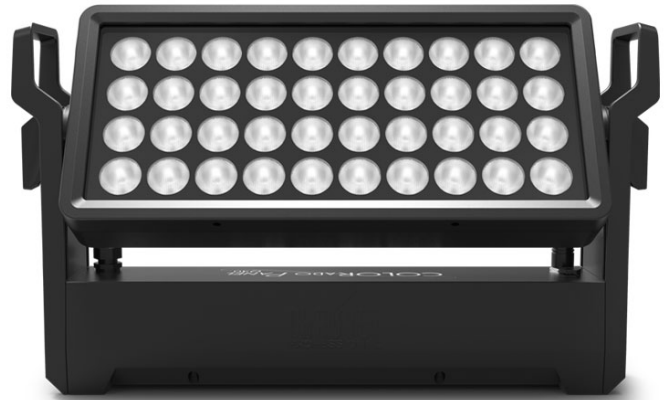

# COLORado Panel Q40

## FEATURES

- Rugged RGBW LED wash for events where indoor/outdoor flexibility is needed
- Superior edge-to-edge color mixing
- At home in any weather conditions with IP rated power and DMX connections
- Included magnetic flood filter for wide area wash
- Adjustable PWM (Pulse Width Modulation) to avoid flickering on camera
- WDMX & RDM (Remote Device Management) for added flexibility
- Selectable, smooth dimming curves to eliminate flicker and choppiness in fades
- Easy to read OLED display with password protection and touchscreen interface
- Advanced optics provide exceptional color mixing and high efficiency
- Included omega bracket for quick and easy truss/pipe mounting

### OPTICAL

- Light Source: 40 LEDs (quad-color RGBW) 15 W, (970 mA), 50,000 hours life expectancy
- Color Temperature (range): 2800 to 10000 K
- Installed Optics: 15°
- Beam Angle (w/o filter): 20.4°
- Beam Angle (w/filter): 24.6°
- Field Angle (w/o filter): 33.8°
- Field Angle (w/ filter): 50.4°
- Lumens: 29,407
- Lumens (w/filter): 17,992
- Illuminance (w/o filter): 8,347 lux @ 5 m
- Illuminance (w/ filter): 2,590 lux @ 5 m
- Selectable PWM: 600 Hz, 1,200 Hz, 2,000 Hz, 4,000 Hz, 6,000 Hz, 25,000 Hz

### CONSTRUCTION / PHYSICAL

- Dimensions: 20.27 x 7.71 x 11.96 in (515 x 196 x 304 mm)
- Weight: 28.2 lb (12.8 kg)
- Exterior Color: Black
- Housing Material: Aluminum alloy, Aluminum die-cast

- Filter Size: 16.75 x 8 in (425.45 x 203.2 mm)