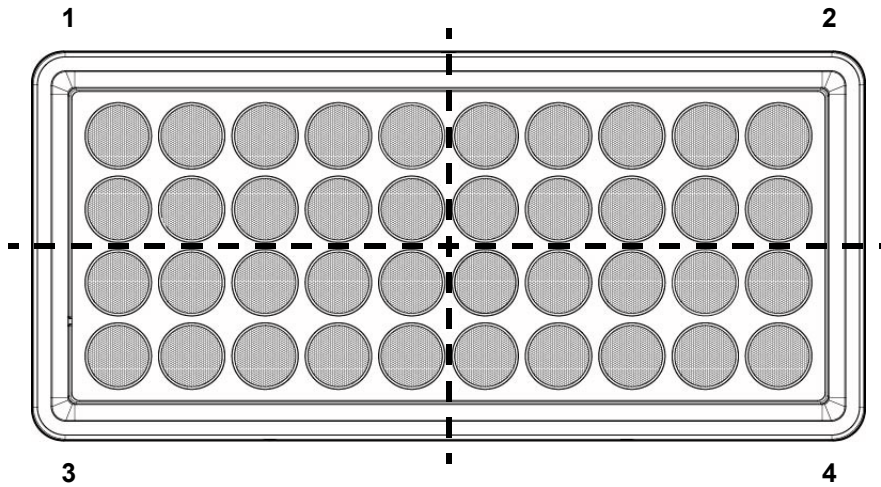

DMX CHART

DMX Values

Zones for DMX Control

Color Macro Chart

Value	Percent/Setting		
000 ⇔ 010	No function		
011 ⇔ 030	Red: 100%	Green: 0–100%	Blue: 0%
031 ⇔ 050	Red: 100–0%	Green: 100%	Blue: 0%
051 ⇔ 070	Red: 0%	Green: 100%	Blue: 0–100%
071 ⇔ 090	Red: 0%	Green: 100–0%	Blue: 100%
091 ⇔ 110	Red: 0–100%	Green: 0%	Blue: 100%
111 ⇔ 130	Red: 100%	Green: 0%	Blue: 100–0%
131 ⇔ 150	Red: 100%	Green: 0–100%	Blue: 0–100%
151 ⇔ 170	Red: 100%	Green: 100–0%	Blue: 100%
171 ⇔ 200	Red: 100%	Green: 100%	Blue: 100%
201 ⇔ 205	Color 1		
206 ⇔ 210	Color 2		
211 ⇔ 215	Color 3		
216 ⇔ 220	Color 4		
221 ⇔ 225	Color 5		
226 ⇔ 230	Color 6		
231 ⇔ 235	Color 7		
236 ⇔ 240	Color 8		
241 ⇔ 245	Color 9		
246 ⇔ 250	Color 10		
251 ⇔ 255	Color 11		